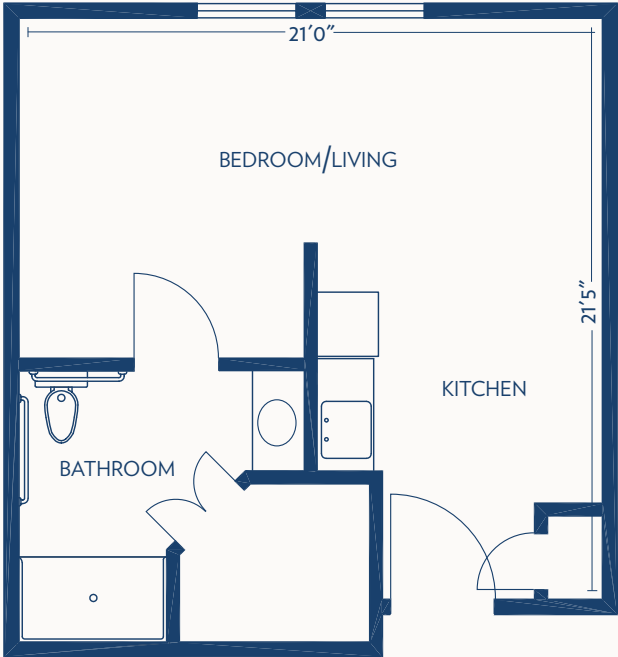

Floor plans may vary slightly and are not to scale.

BETHESDA GARDENS FRISCO

a Bethesda Senior Living Community

PRIVATE STUDIO

ASSISTED LIVING / 483 SQUARE FEET

STUDIO PLUS

ASSISTED LIVING / 588 SQUARE FEET

Floor plans may vary slightly and are not to scale.

BETHESDA GARDENS FRISCO

a Bethesda Senior Living Community

ONE BEDROOM DELUXE

ASSISTED LIVING / 621 SQUARE FEET

TWO BEDROOM

ASSISTED LIVING / 805 SQUARE FEET