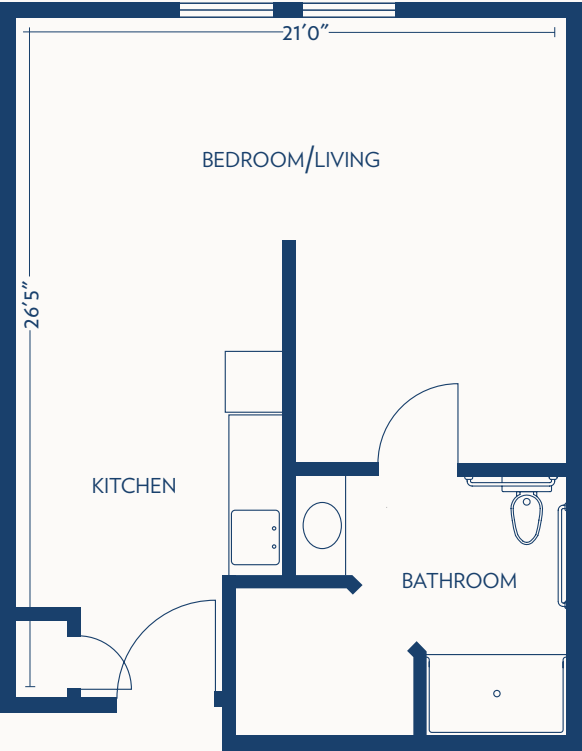

Floor plans may vary slightly and are not to scale.

BETHESDA GARDENS FRISCO

a Bethesda Senior Living Community

PRIVATE STUDIO

ASSISTED LIVING / 483 SQUARE FEET

STUDIO PLUS

ASSISTED LIVING / 588 SQUARE FEET

Floor plans may vary slightly and are not to scale.

BETHESDA GARDENS FRISCO

a Bethesda Senior Living Community

ONE BEDROOM DELUXE

ASSISTED LIVING / 621 SQUARE FEET

TWO BEDROOM

ASSISTED LIVING / 805 SQUARE FEET