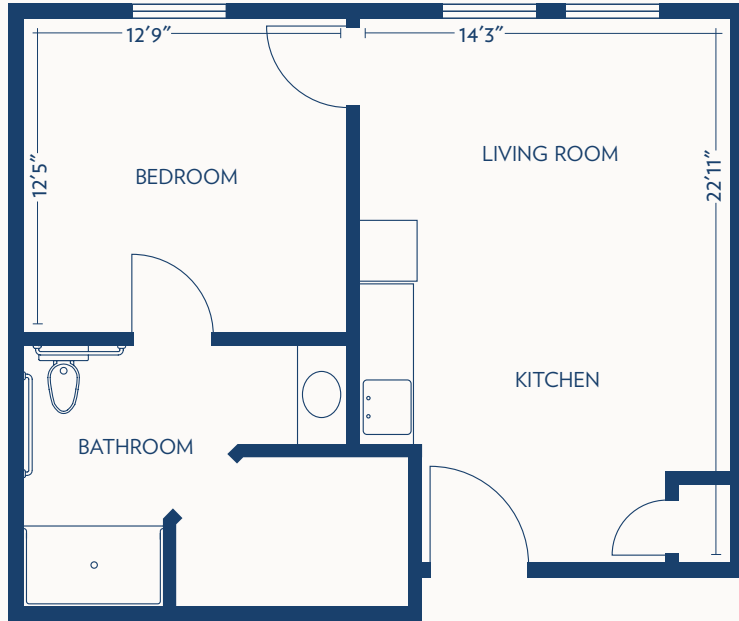

Floor plans may vary slightly and are not to scale.

BETHESDA GARDENS FRISCO

a Bethesda Senior Living Community

PRIVATE STUDIO

ASSISTED LIVING / 483 SQUARE FEET

STUDIO PLUS

ASSISTED LIVING / 588 SQUARE FEET

Floor plans may vary slightly and are not to scale.

BETHESDA GARDENS FRISCO

a Bethesda Senior Living Community

ONE BEDROOM DELUXE

ASSISTED LIVING / 621 SQUARE FEET

TWO BEDROOM

ASSISTED LIVING / 805 SQUARE FEET